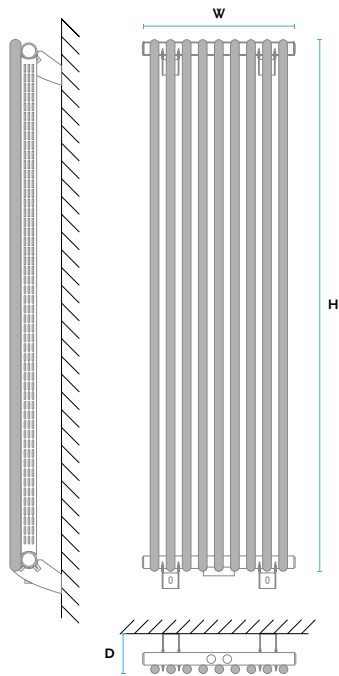

Gorgiel ... in warm atmosphere

CEZAR I AD1

INFORAMTION CARD

PREMIUM LINE

KEY FEATURES

- A wide range of dimensions
- High performance
- Perfect, unique workmanship
- Modern design
- Easy to install
- The set includes an aesthetic side cover
- Central connection 50 mm
- The heater complies with the EN 442 standard
- Quality control at every stage of production
- Guarantee of quality

Side covers supplied as standard

Standard supplied in white [01] or glossy graphite [05] with connection type 51 in set with side covers. The valves shown in the photo are optional accessories available at an additional cost.
SEE RECOMMENDED ACCESSORIES

Type:	AD1 - vertical radiator, single version
Material:	Low carbon steel, unalloyed
Construction:	Pipe Ø 22 Collector Ø 32
Work pressure:	Up to 1,0 MPa (10 bar)
Work temperature:	Up to 95°C
Standard equipment:	Premium plug ½" Premium air vent ½" Radiator bracket type Z14
Surface finish:	Color white [01] or graphite glossy [05]
Connections:	½"

[51]

H - height; W - width; D - depth; M - connection spacing;

CEZAR I AD1	H [mm]	W [mm]	D [mm]	C [mm]	BC [mm]	55/45/20°C [W]	75/65/20°C [W]	90/70/20°C [W]	INDEKS	[kg]	[dm ³]
AD1 100/20	1000	220	100	50	930	120	231	292	10141110995105	3,09	1,85
AD1 100/40	1000	384	100	50	930	214	413	521	10141111005105	5,53	3,32
AD1 100/55	1000	548	100	50	930	309	595	751	10141111105105	7,97	4,78
AD1 100/70	1000	712	100	50	930	394	758	957	10141111205105	10,42	6,25
AD1 100/85	1000	876	100	50	930	497	956	1207	10141111305105	12,86	7,71
AD1 180/20	1800	220	100	50	930	354	676	852	10141111295105	5,16	3,10
AD1 180/40	1800	384	100	50	930	380	730	922	10141113005105	9,26	5,57
AD1 180/55	1800	548	100	50	1430	544	1046	1320	10141113105105	13,36	8,03
AD1 180/70	1800	712	100	50	1430	701	1347	1700	10141113205105	17,46	10,50
AD1 180/85	1800	876	100	50	1430	872	1677	2117	10141113305101	21,56	12,96