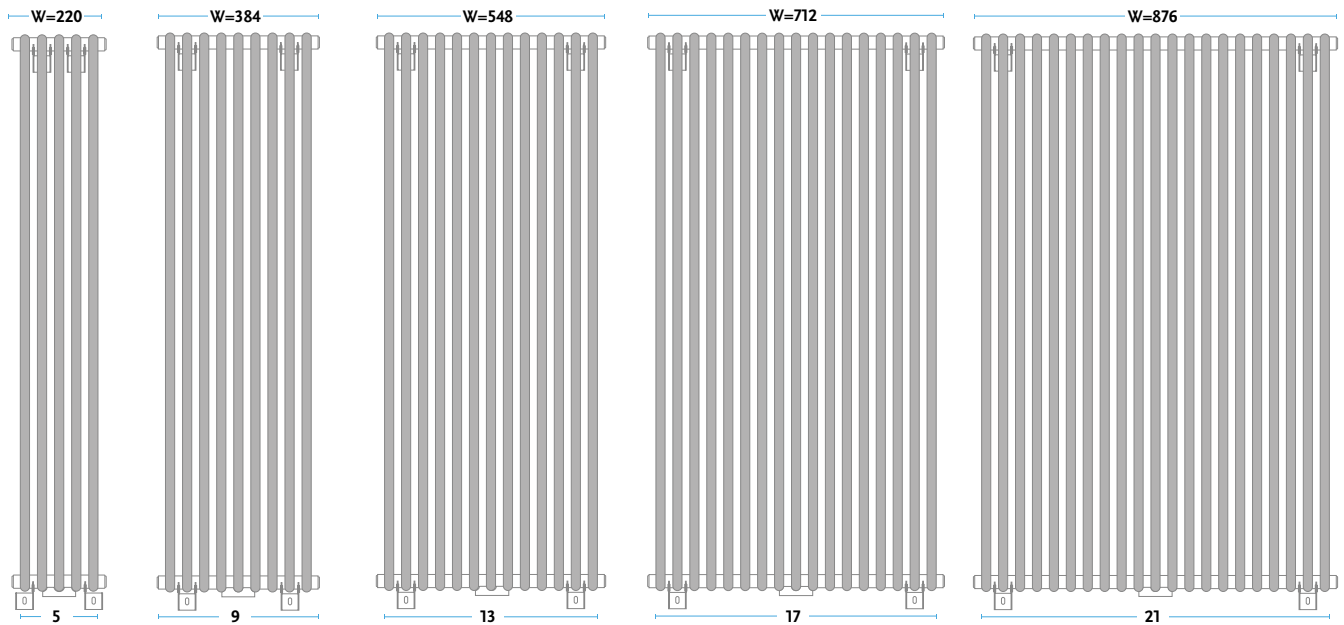

Gorgiel ... in warm atmosphere

CEZAR I AD1

INFORAMTION CARD

PREMIUM LINE

KEY FEATURES

- A wide range of dimensions
- High performance
- Perfect, unique workmanship
- Modern design
- Easy to install
- The set includes an aesthetic side cover
- Central connection 50 mm
- The heater complies with the EN 442 standard
- Quality control at every stage of production
- Guarantee of quality

	STANDARD
Connection diagram	[M] 
Connection code	
	2 - air vent ½" 3 - plug ½"

RECOMMENDED ACCESSORIES

For connection type [51], a double combination valve with a thermostatic head matching the color of the radiator

[51]

H - height; W - width; D - depth; M - connection spacing;

CEZAR I AD1	H [mm]	W [mm]	D [mm]	C [mm]	BC [mm]	55/45/20°C [W]	75/65/20°C [W]	90/70/20°C [W]	INDEKS	[kg]	[dm ³]
AD1 100/20	1000	220	100	50	930	120	231	292	10141110995105	3,09	1,85
AD1 100/40	1000	384	100	50	930	214	413	521	10141111005105	5,53	3,32
AD1 100/55	1000	548	100	50	930	309	595	751	10141111105105	7,97	4,78
AD1 100/70	1000	712	100	50	930	394	758	957	10141111205105	10,42	6,25
AD1 100/85	1000	876	100	50	930	497	956	1207	10141111305105	12,86	7,71
AD1 180/20	1800	220	100	50	930	354	676	852	10141111295105	5,16	3,10
AD1 180/40	1800	384	100	50	930	380	730	922	10141113005105	9,26	5,57
AD1 180/55	1800	548	100	50	1430	544	1046	1320	10141113105105	13,36	8,03
AD1 180/70	1800	712	100	50	1430	701	1347	1700	10141113205105	17,46	10,50
AD1 180/85	1800	876	100	50	1430	872	1677	2117	10141113305101	21,56	12,96