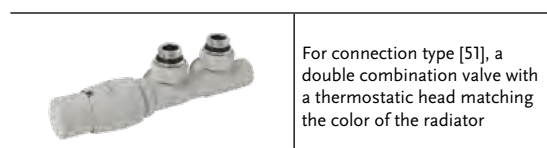

RECOMMENDED ACCESSORIES

For connection type [51], a double combination valve with a thermostatic head matching the color of the radiator