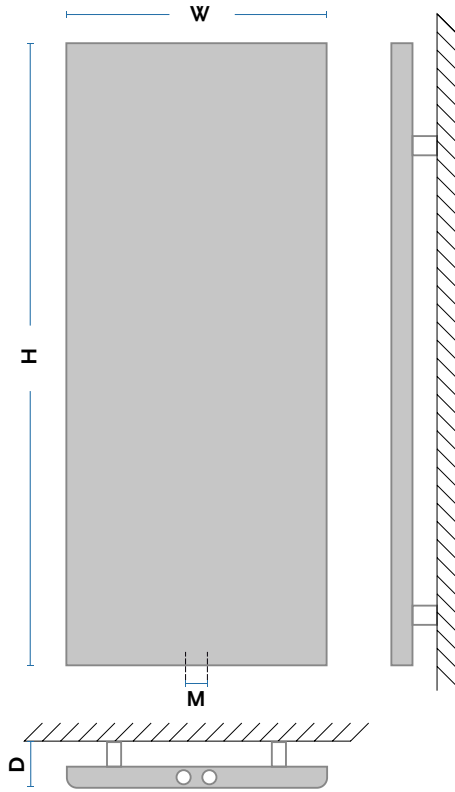

Supplied as standard in white [01] with type 50 mm connection type [21]. The valves shown in the photo are optional accessories available at an additional cost.

SEE RECOMMENDED ACCESSORIES

Type:	AFi VS - decorative radiator
Material:	Low carbon steel, unalloyed
Construction:	Pipe Ø 20 Collector profile D 40 x 30
Work pressure:	Up to 1,0 MPa (10 bar)
Work temperature:	Up to 95°C
Standard equipmen:	Plug ½" Air vent ½" Radiator bracket type Z 13
Surface finishing:	Colour white [01]
Connection:	½"

	STANDARD
Connection diagram	[M] 
Connection code	4  4
	2 - air vent ½" 3 - plug ½"

RECOMMENDED ACCESSORIES

	<p>DOUBLE VALVE</p> <p>For connection type [21] a combined double valve with a thermostatic head both in the color of the radiator.</p>
---	---

FIGIL VS

Figil VS	Height	Width	Depth	Connection	Heat output		Product	version
	H [mm]	W [mm]	D [mm]	M [mm]	55/45/20°C	75/65/20°C	INDEKS	CODE
AFI VS 155/50	1540	510	85	50	356	679	10115143802	101
AFI VS 170/50	1740	510	85	50	400	763	10115143812	101
AFI VS 155/60	1540	610	85	50	423	805	10115143822	101
AFI VS 170/60	1740	610	85	50	476	904	10115143832	101