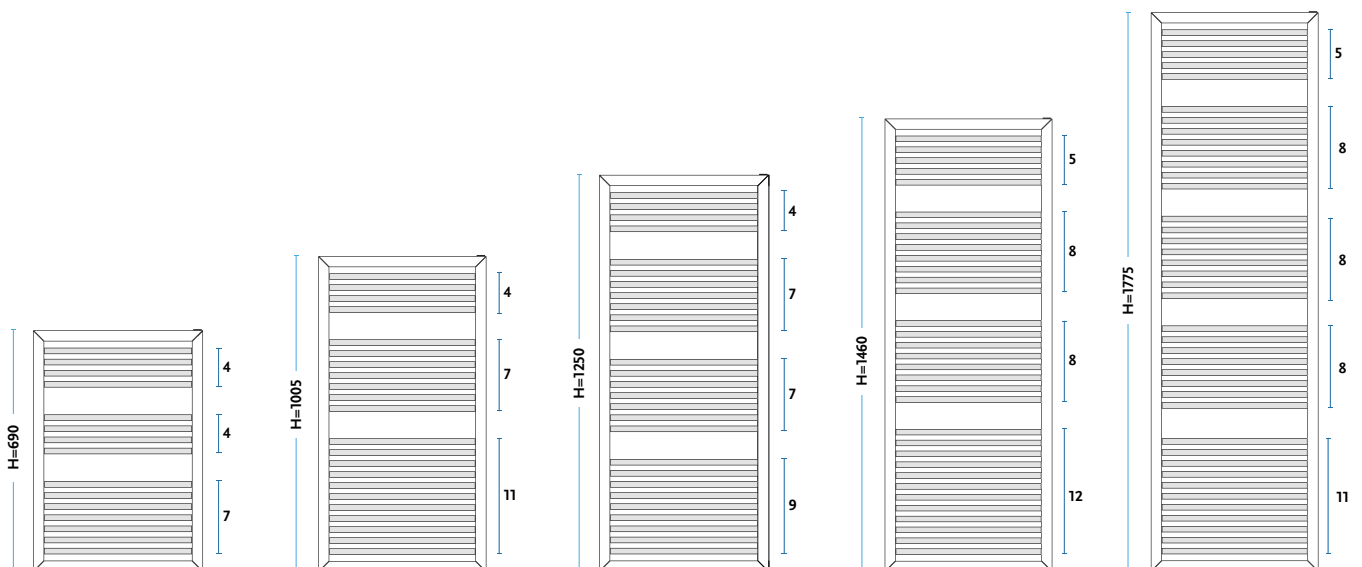

H - height; W - width; D - depth;
M - connection spacing;