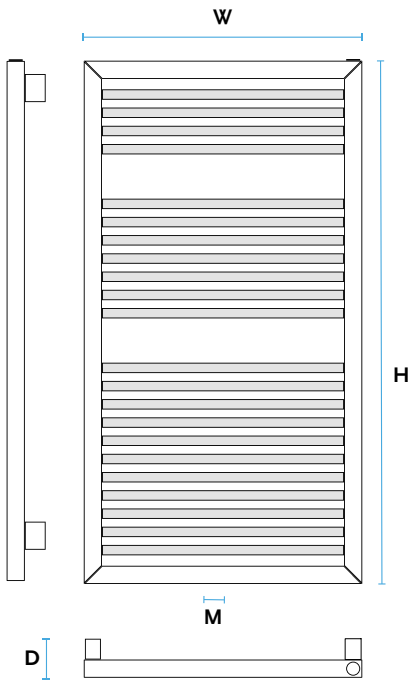

Gorgiel ... in warm atmosphere

RECTA/R

INFORMATION CARD

PREMIUM LINE

KEY FEATURES

- Easy to mount
- Performance
- Perfect for any bathroom
- Original and aesthetic combination of square profiles
- Central connection 50 mm
- Dedicated connection for an electric heater
- The heater complies with the EN 442 standard
- Guaranteed high quality

Supplied as standard in white [01] with type [71] connection. The valves shown in the photo are optional accessories available at an additional cost.

Type:	ARE/R - bathroom radiator
Material:	Low carbon steel, unalloyed
Construction:	Profile 20 x 20 Collector profile 35 x 35
Work pressure:	Up to 1,0 MPa (10 bar)
Work temperature:	Up to 95°C
Standard equipment:	Premium plug ½" Premium air vent ½" Radiator bracket type Z 20
Surface finish:	Standard color white [01]
Connection:	½"

	STANDARD
Connection diagram	[M]  
Connection code	 
	2 - air vent ½" 4 - ½" plug fitted as standard, possible installing an electric heater

RECTA\R	H [mm]	W [mm]	D [mm]	M [mm]	55/45/20°C [W]	75/65/20°C [W]	90/70/20°C [W]	INDEKS	[kg]	[dm ³]
ARE\R 75/55	760	535	75	50	214	405	508	10115142747101	8,77	3,45
ARE\R 100/55	1005	535	75	50	280	530	665	10115142757101	11,84	4,71
ARE\R 125/55	1250	535	75	50	345	655	823	10115142767101	14,26	5,68
ARE\R 145/55	1460	535	75	50	402	763	959	10115142777101	16,89	6,75
ARE\R 175/55	1775	535	75	50	488	927	1166	10115142787101	20,18	8,08